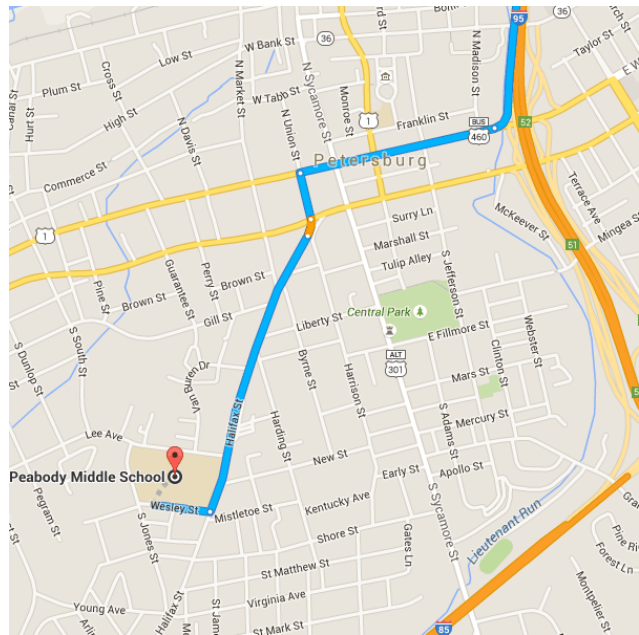

1100 E Broad St, Richmond, VA 23219 to Peabody Middle School Drive 25.3 miles, 29 min

Map data ©2015 Google 5 mi

o 1100 E Broad St
Richmond, VA 23219

Get on I-95 S

0.9 mi / 4 min

- ↑ 1. Head northwest on E Broad St toward N 10th St
0.2 mi
- 2. Turn right onto N 7th St
0.4 mi
- ⤴ 3. Turn right onto the Interstate S ramp
0.2 mi

Follow I-95 S to E Washington St in Petersburg. Take exit 52 from I-95 S

23.0 mi / 22 min

- ⤴ 4. Merge onto I-95 S
22.7 mi
- 5. Take exit 52 to merge onto E Washington St
0.3 mi

Continue on E Washington St. Take Halifax St to Wesley St

- 1.4 mi / 5 min
- ↑ 6. Merge onto E Washington St 0.4 mi
- ↶ 7. Turn left onto S Union St 0.1 mi
- ↑ 8. Continue onto Harrison St 207 ft
- ↑ 9. Continue straight onto Halifax St 0.7 mi
- ↷ 10. Turn right onto Wesley St 0.1 mi

i Destination will be on the right

📍 **Peabody Middle School**
725 Wesley Street, Petersburg, VA 23803

These directions are for planning purposes only. You may find that construction projects, traffic, weather, or other events may cause conditions to differ from the map results, and you should plan your route accordingly. You must obey all signs or notices regarding your route.