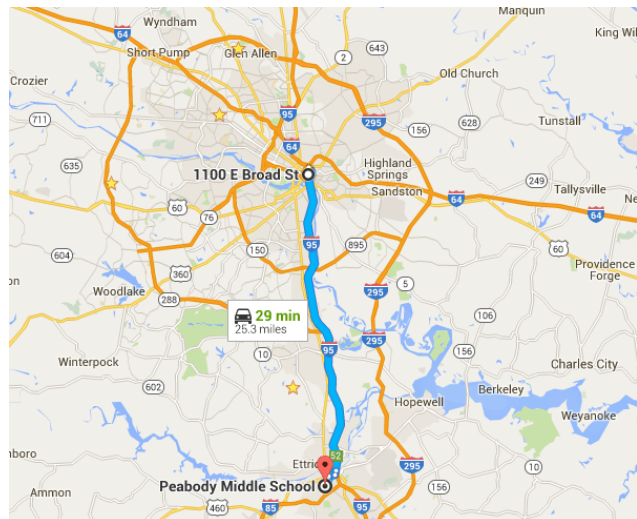

1100 E Broad St, Richmond, VA 23219 to Peabody Middle School Drive 25.3 miles, 29 min

Map data ©2015 Google 5 mi

o 1100 E Broad St
Richmond, VA 23219

Get on I-95 S

0.9 mi / 4 min

- ↑ 1. Head northwest on E Broad St toward N 10th St
0.2 mi
- 2. Turn right onto N 7th St
0.4 mi
- ⤴ 3. Turn right onto the Interstate S ramp
0.2 mi

Follow I-95 S to E Washington St in Petersburg. Take exit 52 from I-95 S

23.0 mi / 22 min

- ⤴ 4. Merge onto I-95 S
22.7 mi
- 5. Take exit 52 to merge onto E Washington St
0.3 mi

Continue on E Washington St. Take Halifax St to Wesley St

- 1.4 mi / 5 min
- ↑ 6. Merge onto E Washington St 0.4 mi
- ↶ 7. Turn left onto S Union St 0.1 mi
- ↑ 8. Continue onto Harrison St 207 ft
- ↑ 9. Continue straight onto Halifax St 0.7 mi
- ↷ 10. Turn right onto Wesley St 0.1 mi

i Destination will be on the right

📍 **Peabody Middle School**
725 Wesley Street, Petersburg, VA 23803

These directions are for planning purposes only. You may find that construction projects, traffic, weather, or other events may cause conditions to differ from the map results, and you should plan your route accordingly. You must obey all signs or notices regarding your route.