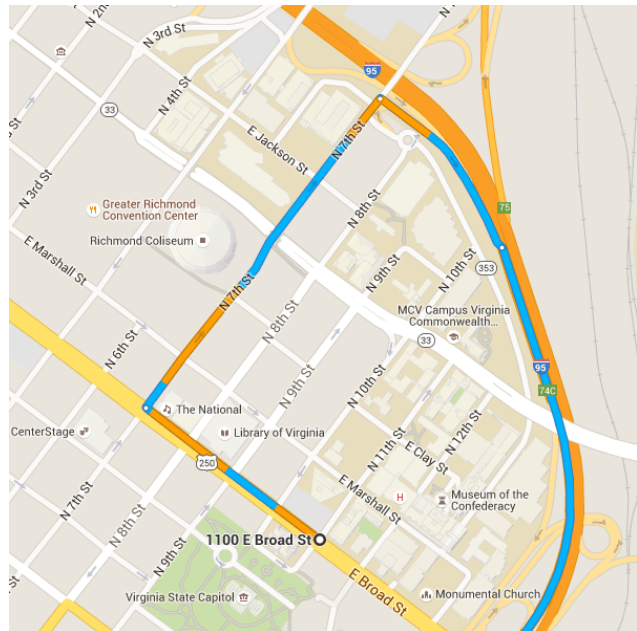

1100 E Broad St, Richmond, VA 23219 to Peabody Middle School Drive 25.3 miles, 29 min

Map data ©2015 Google 5 mi

o 1100 E Broad St
Richmond, VA 23219

Get on I-95 S

0.9 mi / 4 min

- ↑ 1. Head northwest on E Broad St toward N 10th St
0.2 mi
- 2. Turn right onto N 7th St
0.4 mi
- ⤴ 3. Turn right onto the Interstate S ramp
0.2 mi

Follow I-95 S to E Washington St in Petersburg. Take exit 52 from I-95 S

23.0 mi / 22 min

- ⤴ 4. Merge onto I-95 S
22.7 mi
- 5. Take exit 52 to merge onto E Washington St
0.3 mi

Continue on E Washington St. Take Halifax St to Wesley St

- 1.4 mi / 5 min
- ↑ 6. Merge onto E Washington St 0.4 mi
- ↶ 7. Turn left onto S Union St 0.1 mi
- ↑ 8. Continue onto Harrison St 207 ft
- ↑ 9. Continue straight onto Halifax St 0.7 mi
- ↷ 10. Turn right onto Wesley St 0.1 mi

i Destination will be on the right

📍 **Peabody Middle School**
725 Wesley Street, Petersburg, VA 23803

These directions are for planning purposes only. You may find that construction projects, traffic, weather, or other events may cause conditions to differ from the map results, and you should plan your route accordingly. You must obey all signs or notices regarding your route.