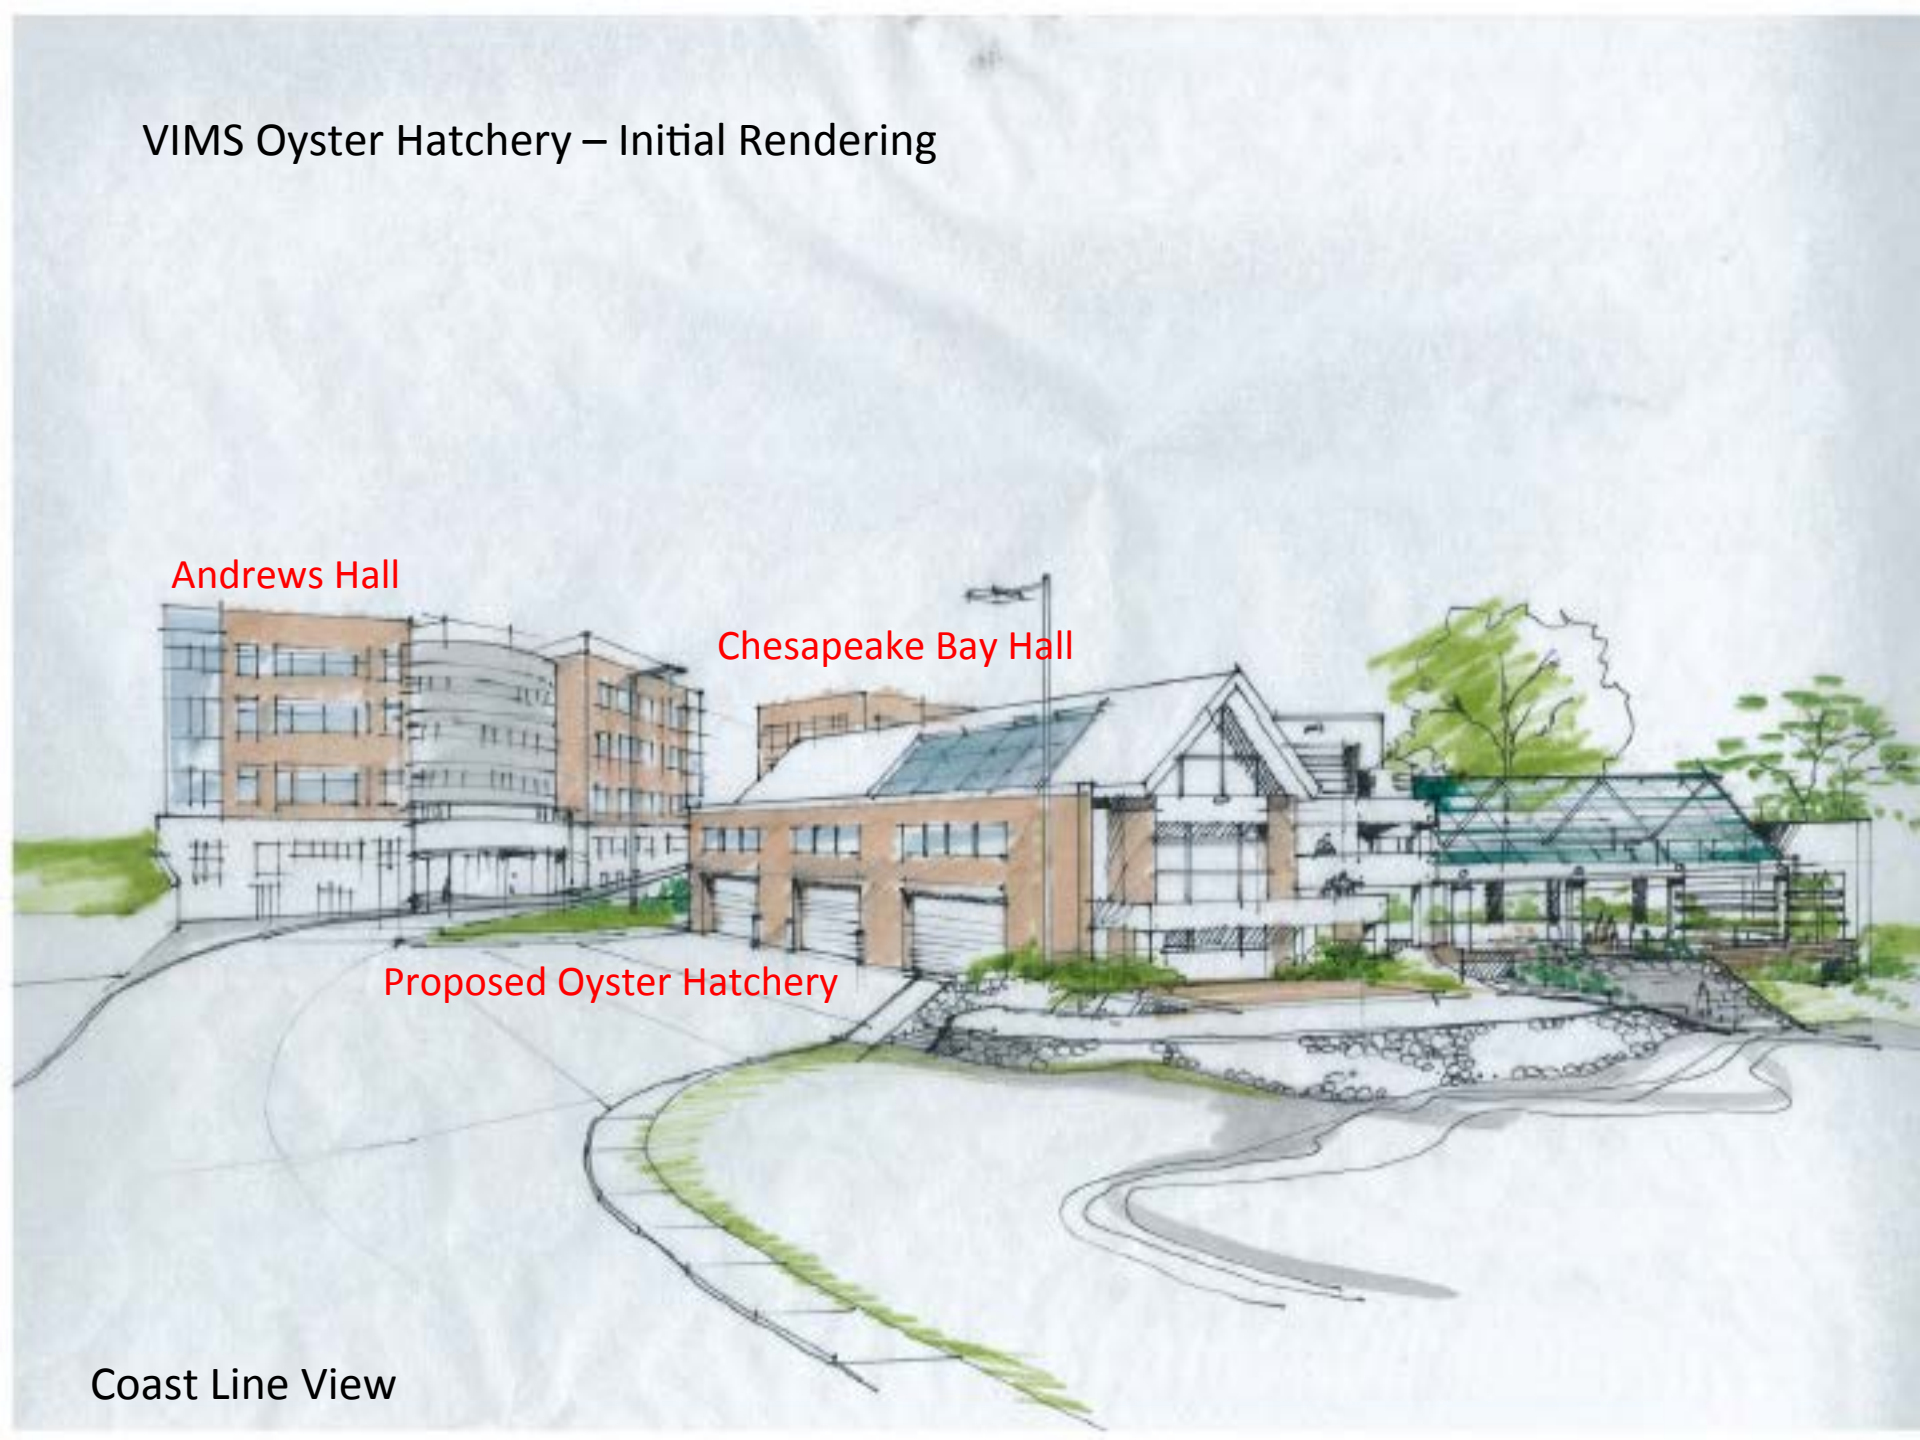

From the VIMS 2011 Comprehensive Master Plan
Gloucester Point Campus

VIMS Oyster Hatchery – Initial Rendering

VIMS Oyster Hatchery – Initial Rendering

Andrews Hall

Chesapeake Bay Hall

Proposed Oyster Hatchery

Coast Line View

From the VIMS
2011
Comprehensive
Master Plan –
Wachapreague
Campus

VIMS – Wachapreague Campus – Research, Education, and Administration Complex

VIMS – Wachapreague Campus – Research, Education, and Administration Complex

VIMS | WILLIAM & MARY
VIRGINIA INSTITUTE OF MARINE SCIENCE
Eastern Shore Laboratory
Research & Education Center
Wachapreague, VA
April 4, 2012