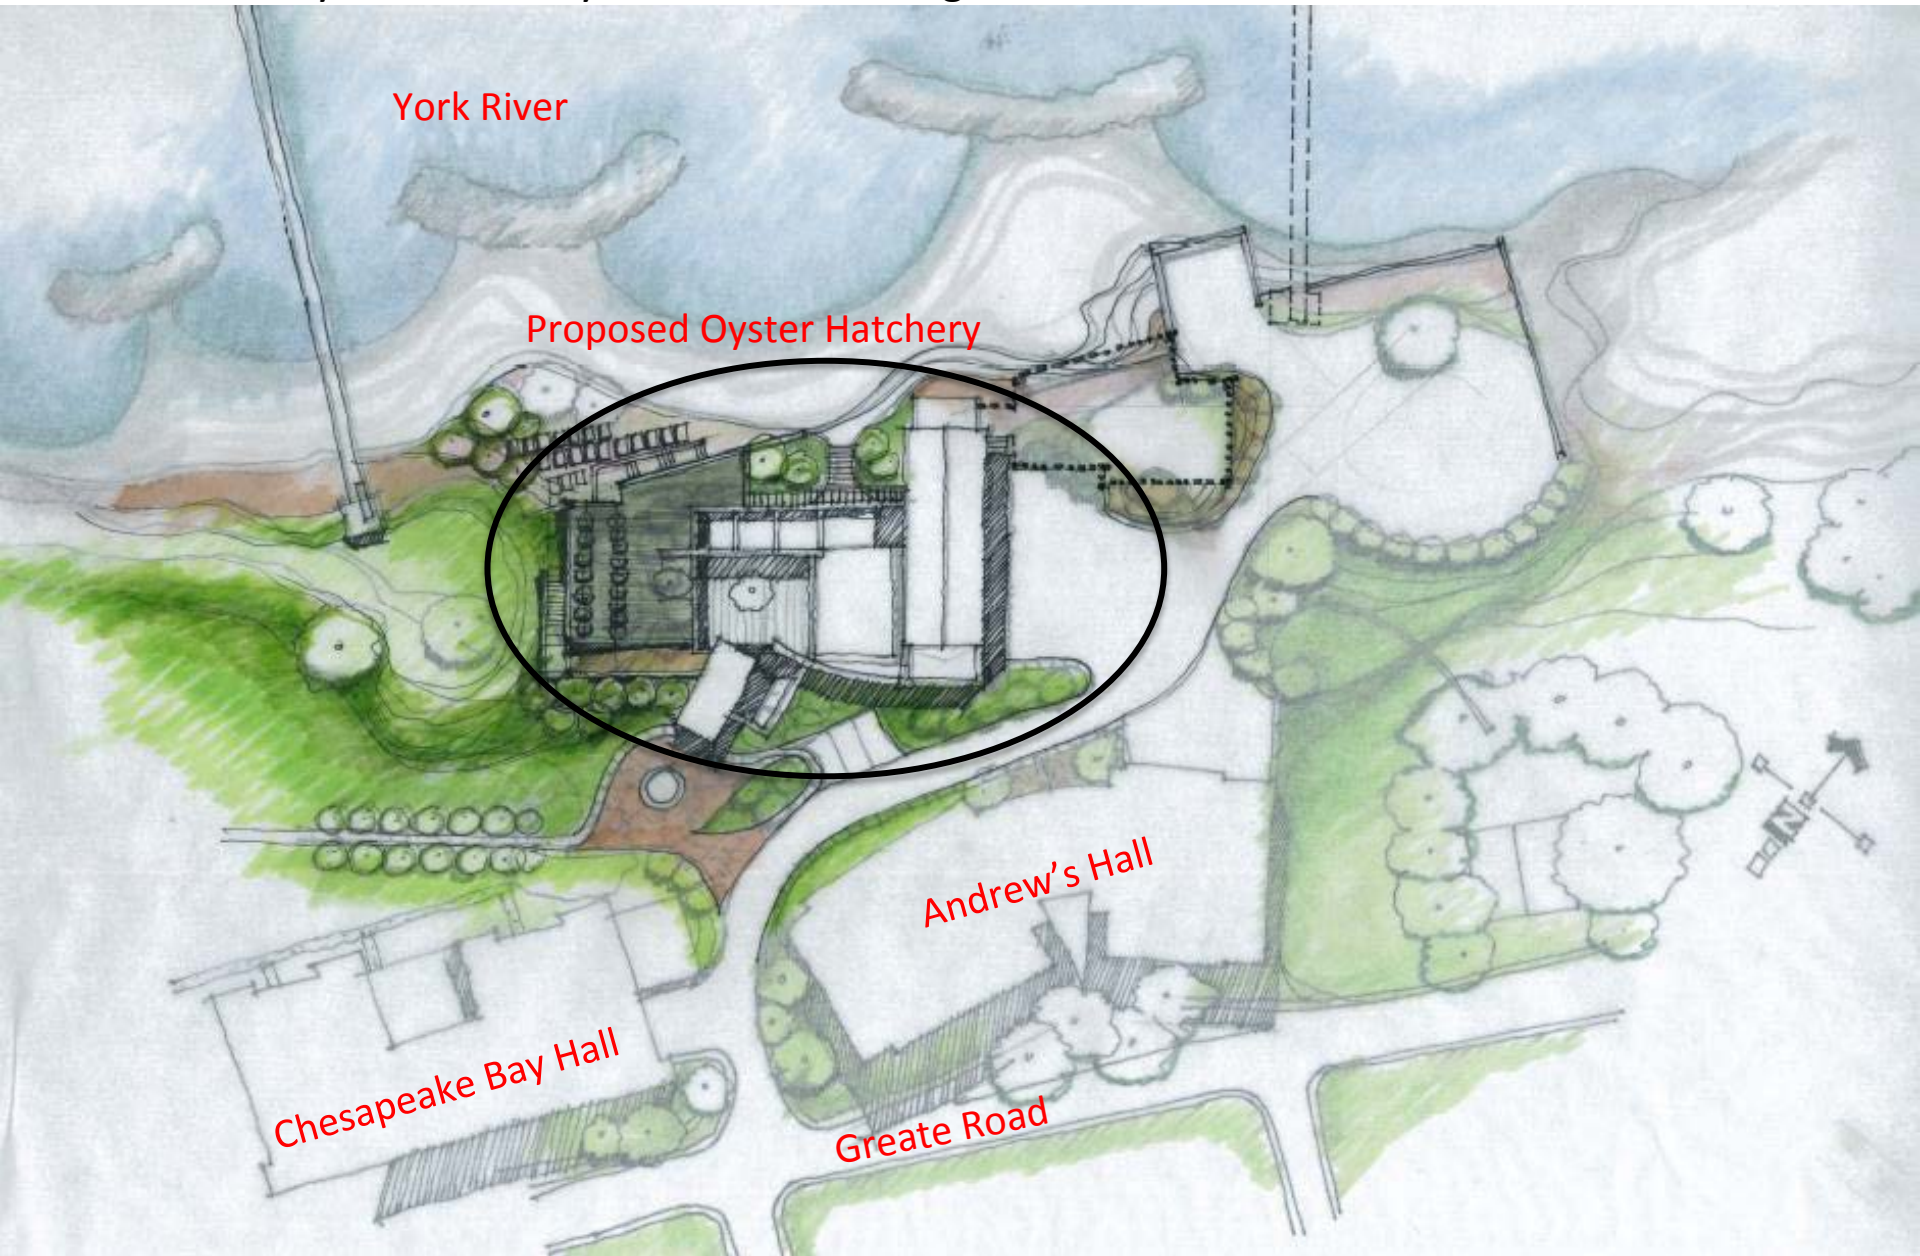

From the VIMS 2011 Comprehensive Master Plan
Gloucester Point Campus

VIMS Oyster Hatchery – Initial Rendering

VIMS Oyster Hatchery – Initial Rendering

Andrews Hall

Chesapeake Bay Hall

Proposed Oyster Hatchery

Coast Line View

From the VIMS
2011
Comprehensive
Master Plan –
Wachapreague
Campus

VIMS – Wachapreague Campus – Research, Education, and Administration Complex

VIMS – Wachapreague Campus – Research, Education, and Administration Complex

VIMS | WILLIAM & MARY
VIRGINIA INSTITUTE OF MARINE SCIENCE
Eastern Shore Laboratory
Research & Education Center
Wachapreague, VA
April 4, 2012