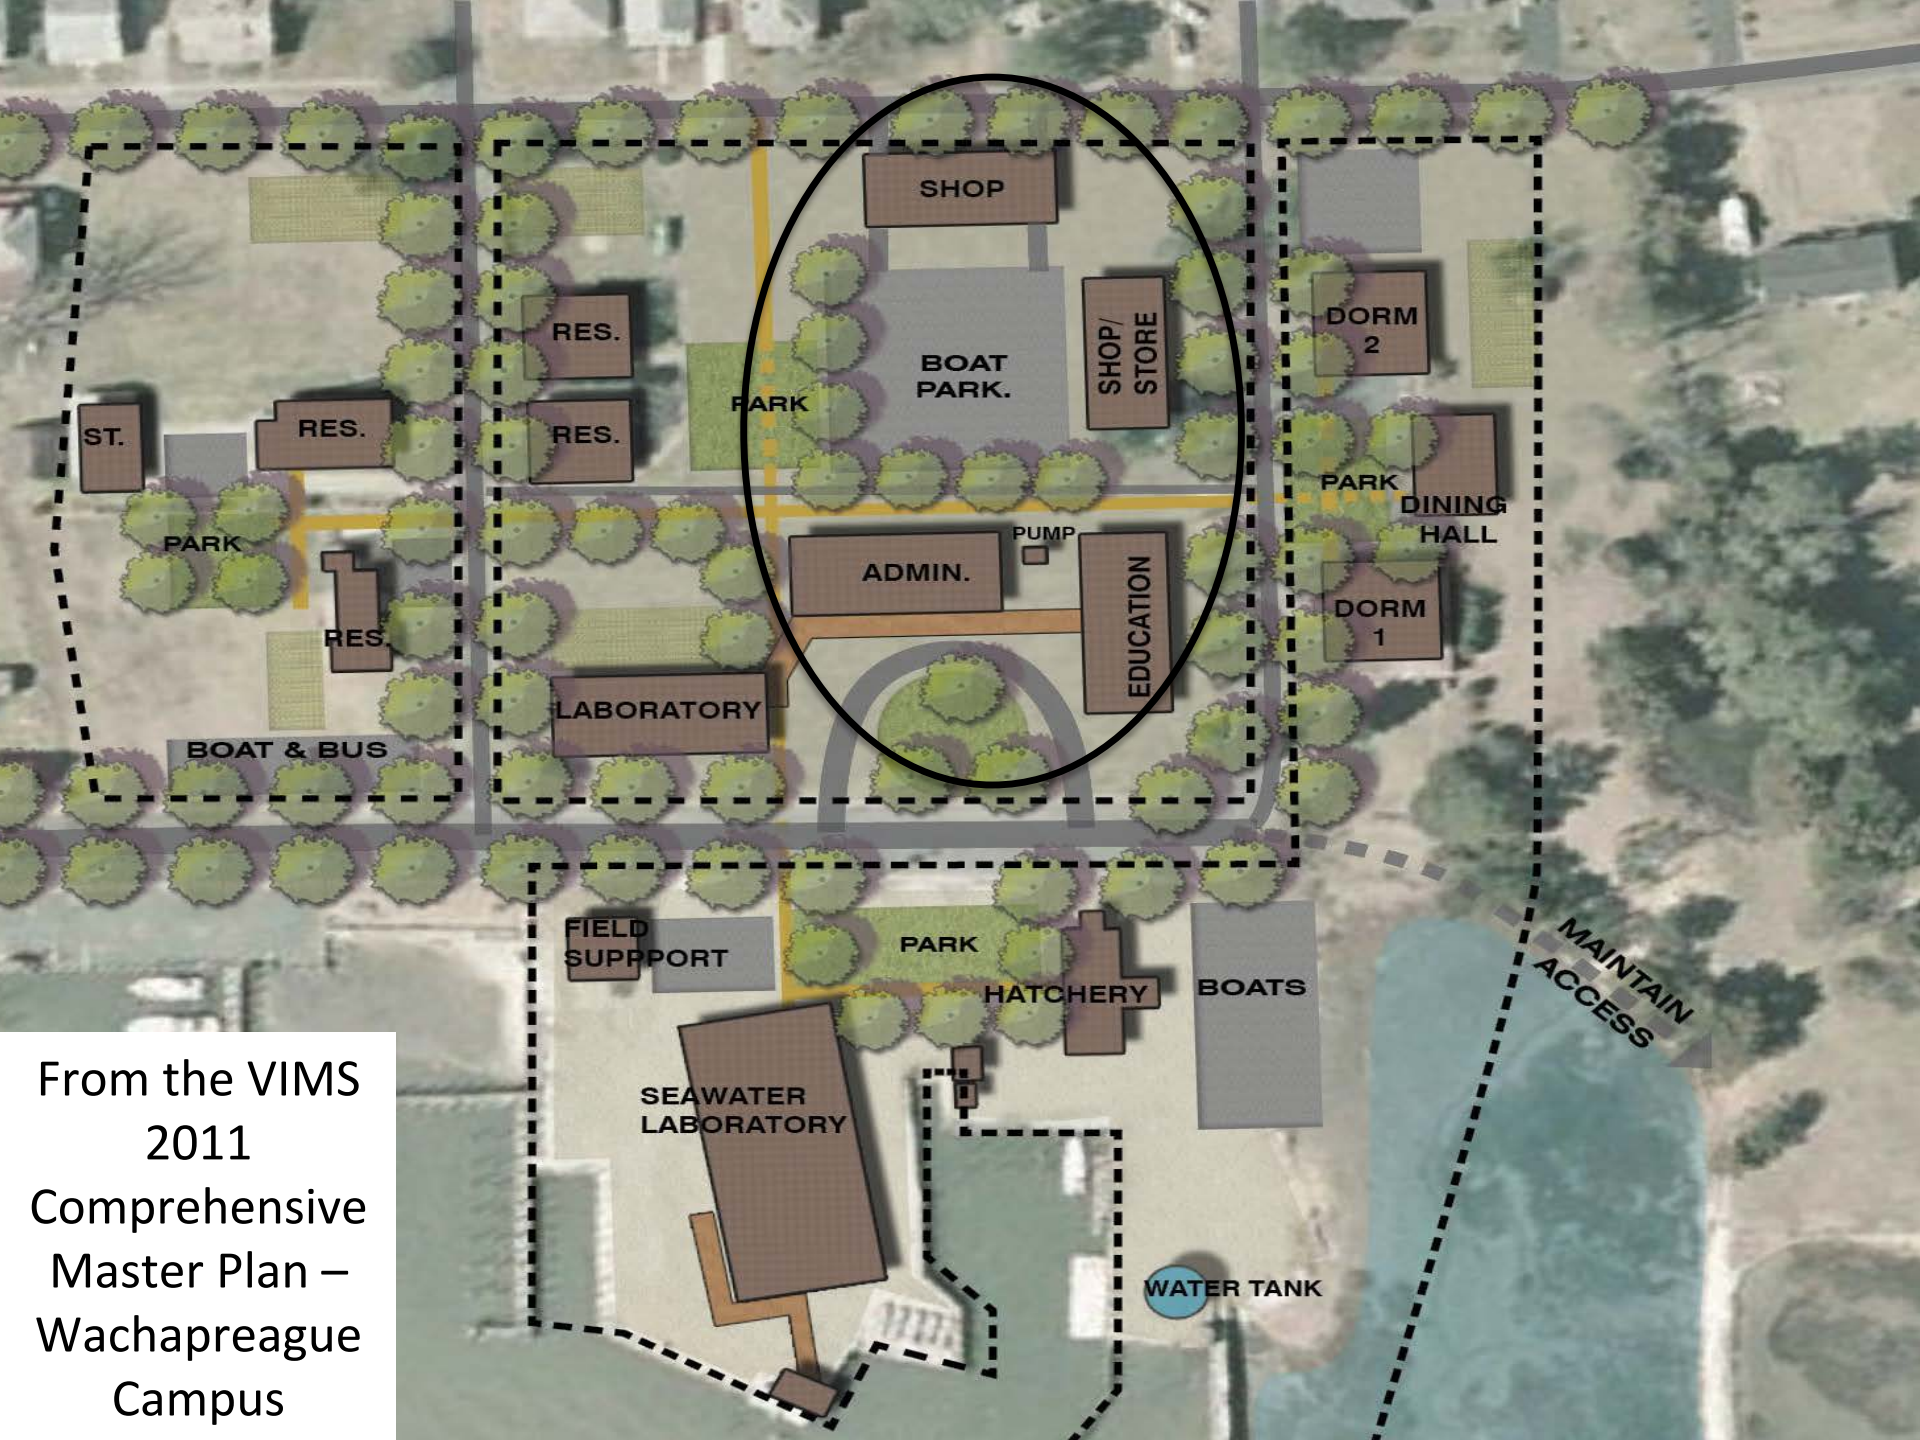

From the VIMS 2011 Comprehensive Master Plan
Gloucester Point Campus

VIMS Oyster Hatchery – Initial Rendering

VIMS Oyster Hatchery – Initial Rendering

Andrews Hall

Chesapeake Bay Hall

Proposed Oyster Hatchery

Coast Line View

From the VIMS
2011
Comprehensive
Master Plan –
Wachapreague
Campus

VIMS – Wachapreague Campus – Research, Education, and Administration Complex

VIMS – Wachapreague Campus – Research, Education, and Administration Complex

VIMS | WILLIAM & MARY
VIRGINIA INSTITUTE OF MARINE SCIENCE
Eastern Shore Laboratory
Research & Education Center
Wachapreague, VA
April 4, 2012