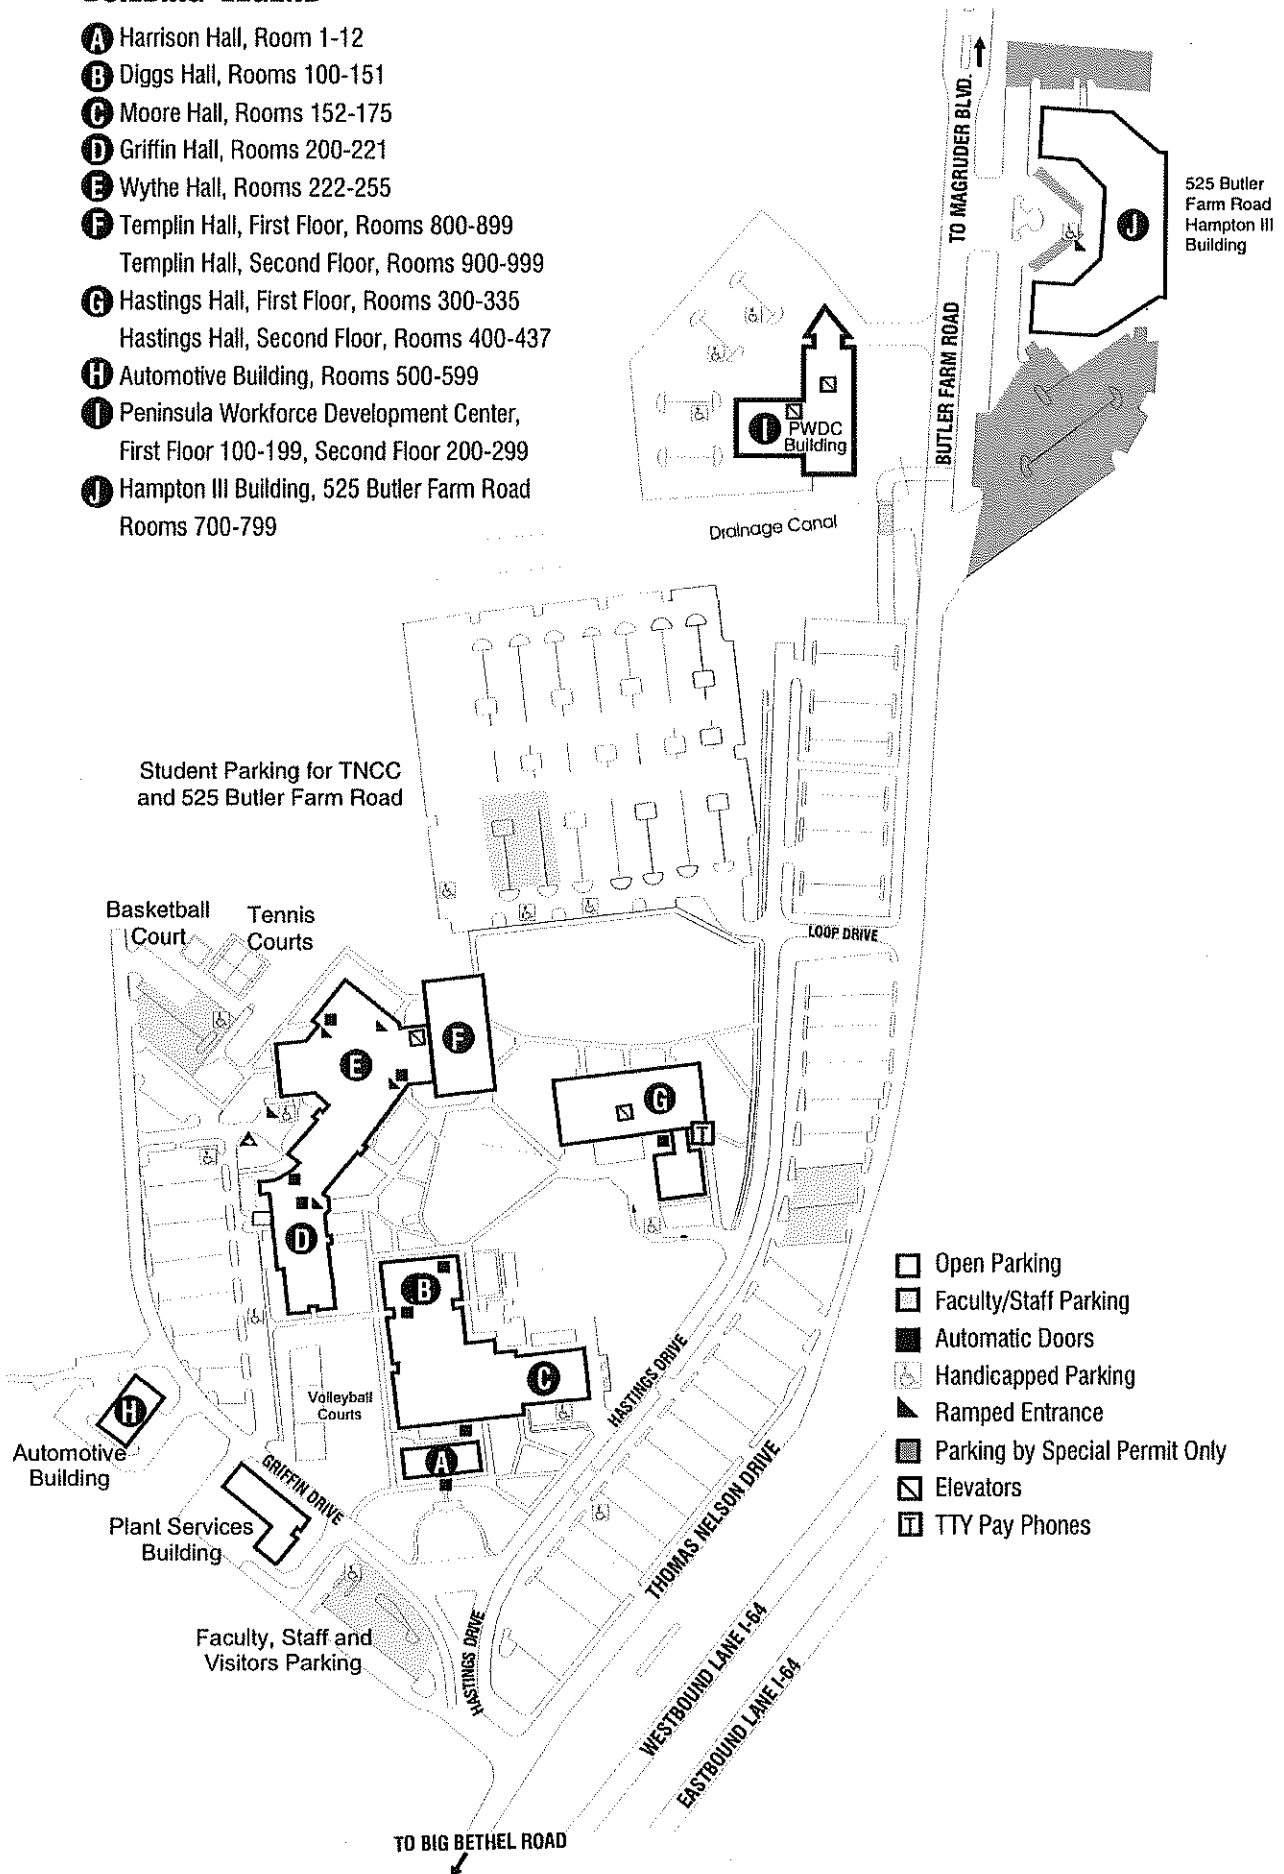

### Map to TNCC Locations

TNCC staff also work out of numerous neighboring military facilities and are available on the following days and times:

#### United States Coast Guard

- ▶ 3rd Wednesday of each month, 10:30 am -12:30 pm

To see all the details that are visible on the screen, use the "Print" link next to the map.

## BUILDING LEGEND

- A** Harrison Hall, Room 1-12
- B** Diggs Hall, Rooms 100-151
- C** Moore Hall, Rooms 152-175
- D** Griffin Hall, Rooms 200-221
- E** Wythe Hall, Rooms 222-255
- F** Templin Hall, First Floor, Rooms 800-899  
Templin Hall, Second Floor, Rooms 900-999
- G** Hastings Hall, First Floor, Rooms 300-335  
Hastings Hall, Second Floor, Rooms 400-437
- H** Automotive Building, Rooms 500-599
- I** Peninsula Workforce Development Center,  
First Floor 100-199, Second Floor 200-299
- J** Hampton III Building, 525 Butler Farm Road  
Rooms 700-799